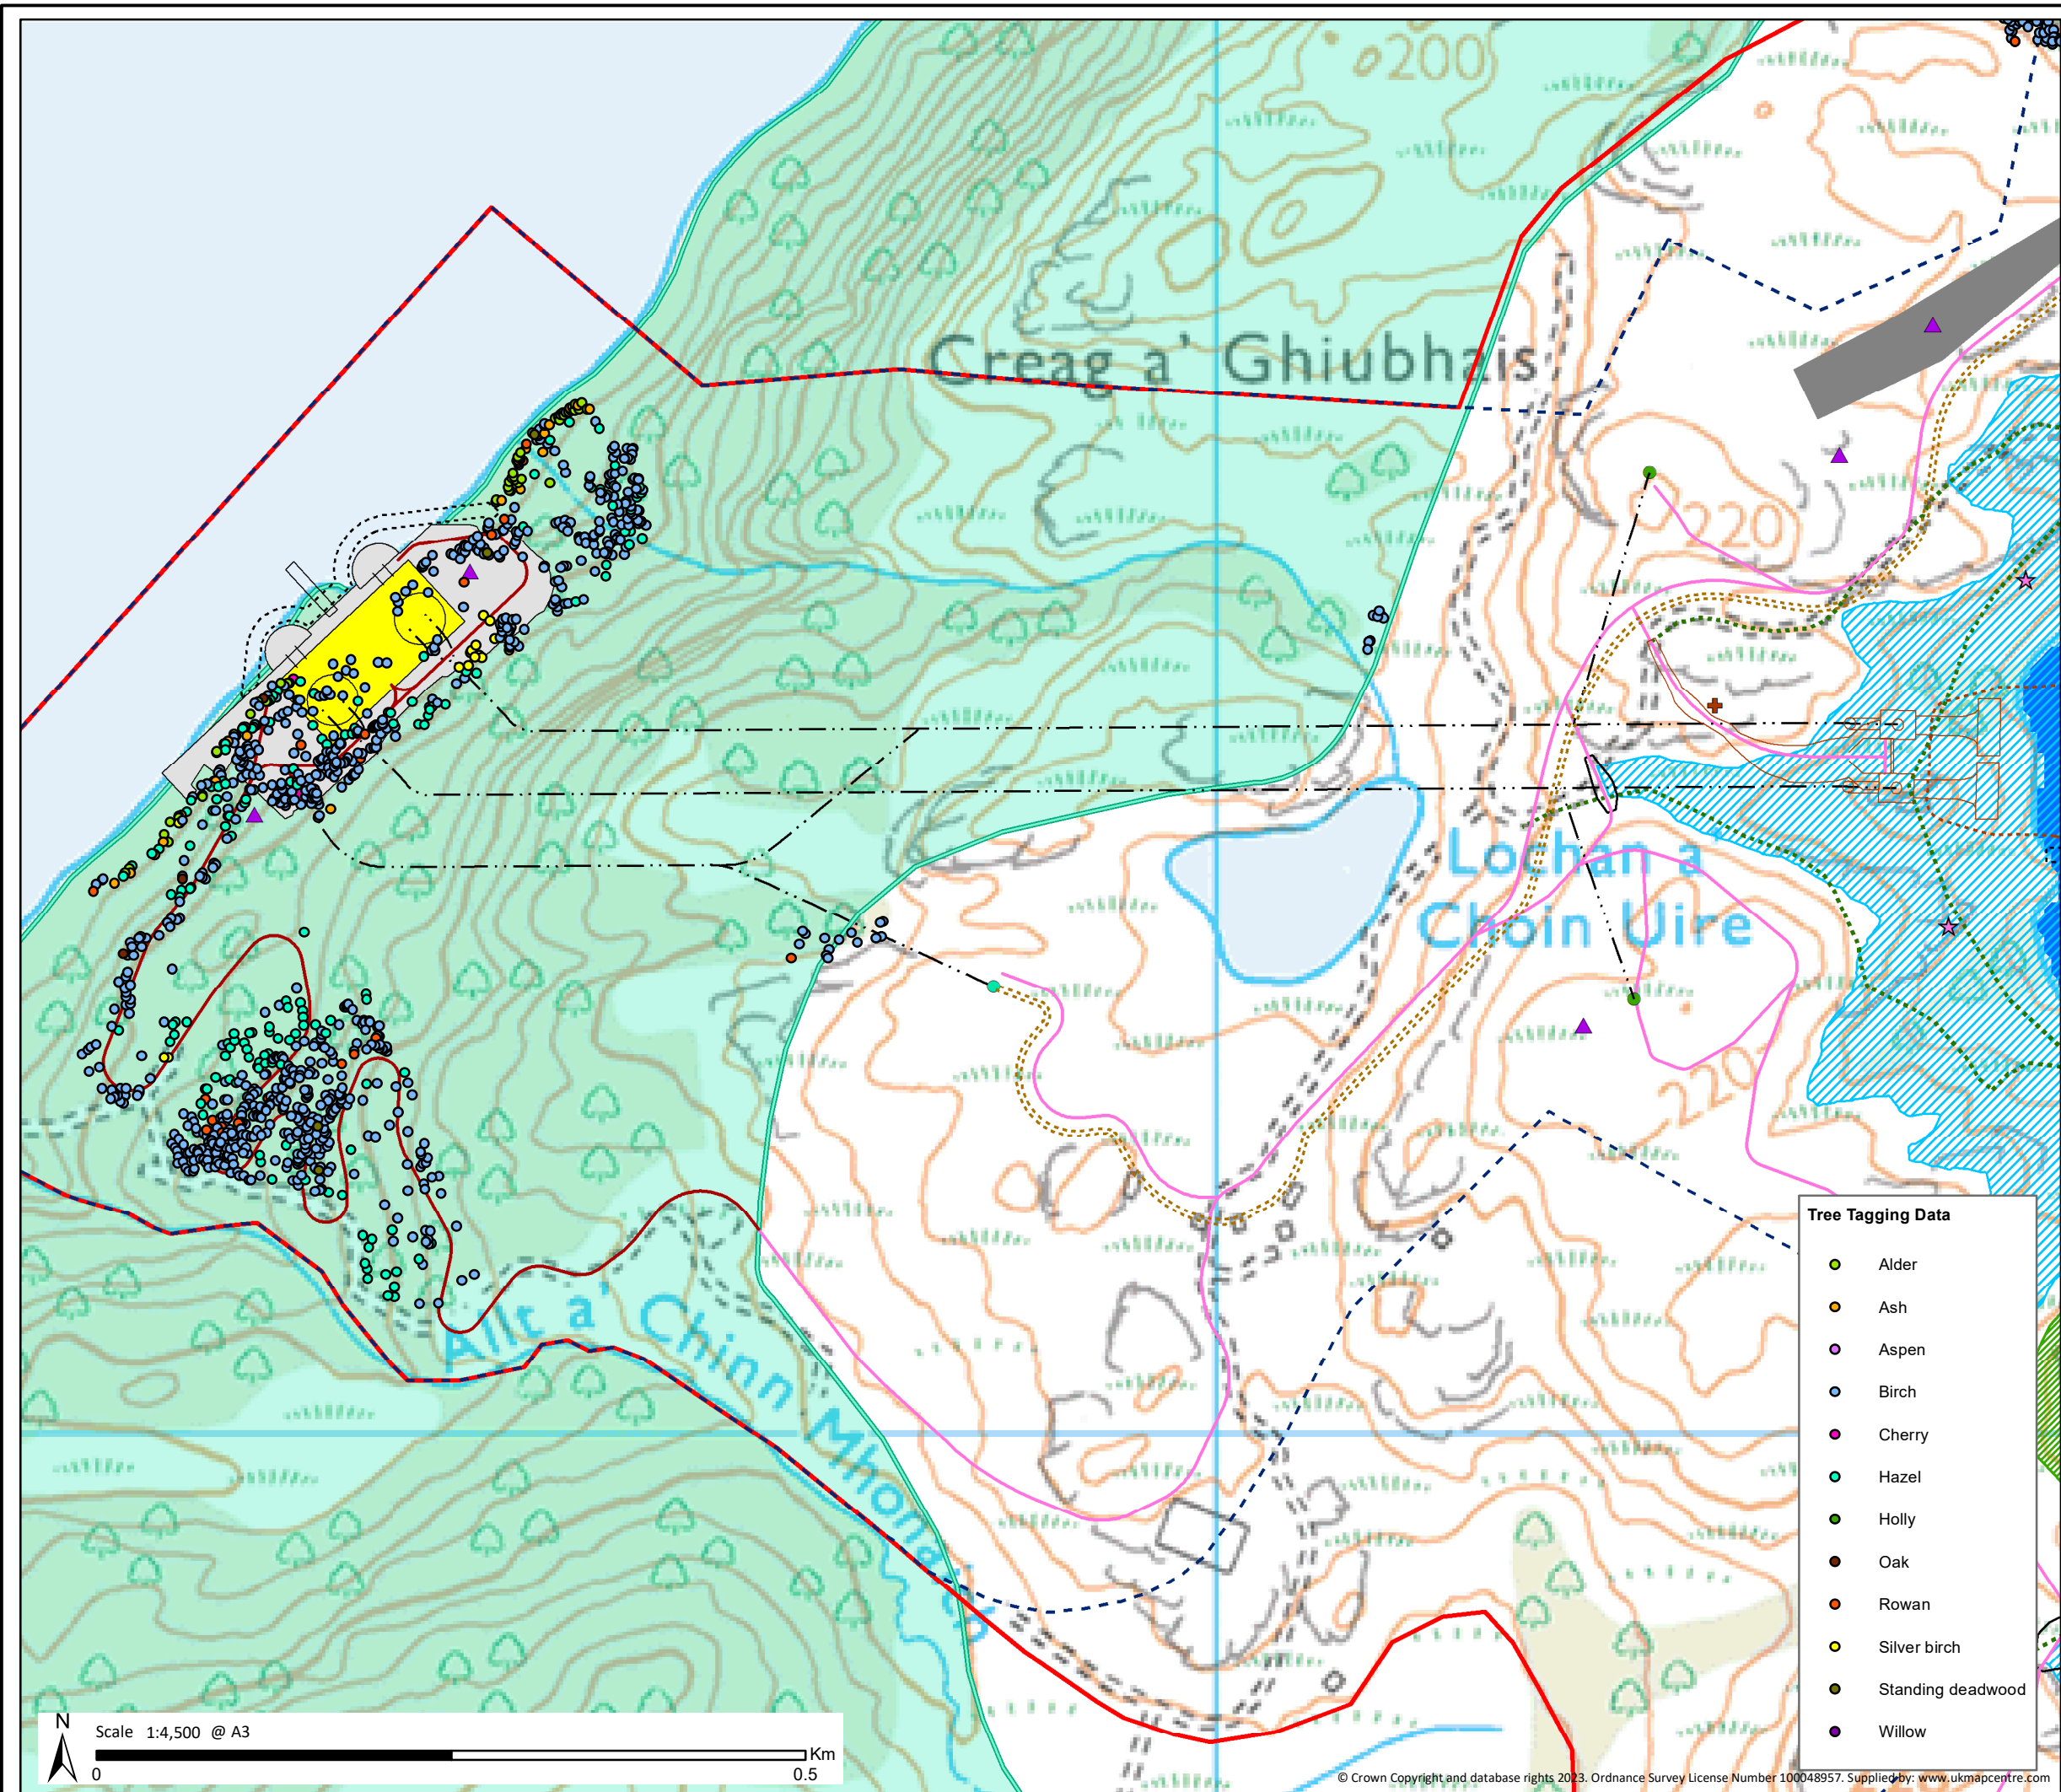

Key

- Site Boundary
- Development Area
- Loch Kemp Surface Area (Existing)
- Maximum Inundation Area (Upper Reservoir)
- Powerhouse Building
- Powerhouse Platform, Quayside and Pier
- Temporary Laydown Area
- Underground Tunnel
- Dam
- Temporary Cofferdam
- Construction and Operational Access Track (8m Wide Running Surface, Reinstated to 4m where feasible)
- Construction and Operational Access Track within SAC
- Temporary Construction Access Track (8m Wide Running Surface)
- Inlet/Outlet Excavation
- Inlet/Outlet Structure
- Surge Shaft
- Cable Shaft
- Access Tunnel Adit
- + Control Kiosk
- ▲ Temporary Site Compound
- ★ Potential Borrow Pit
- Ness Woods SAC

Advanced Works

- Fenced Native Woodland Natural Regeneration Areas (Pre-Construction)

Associated Works

- 275 kV Cable Trench*

*Associated works subject to separate consent. Footprints show indicative locations / routes only

Tree Tagging Data

●	Alder
●	Ash
●	Aspen
●	Birch
●	Cherry
●	Hazel
●	Holly
●	Oak
●	Rowan
●	Silver birch
●	Standing deadwood
●	Willow

Scale 1:4,500 @ A3

0 Km 0.5

© Crown Copyright and database rights 2023. Ordnance Survey License Number 100048957. Supplied by: www.ukmapcentre.com

**Loch Kemp Storage
EIA Report**

**Figure 10.5.1a
Tree Tagging**

Drawn by: SK   Date: 08/11/2023
Drawing: 120019-D-EIA-10.5.1a-1.0.0

**Loch Kemp
Storage**

A STATERA COMPANY

ash